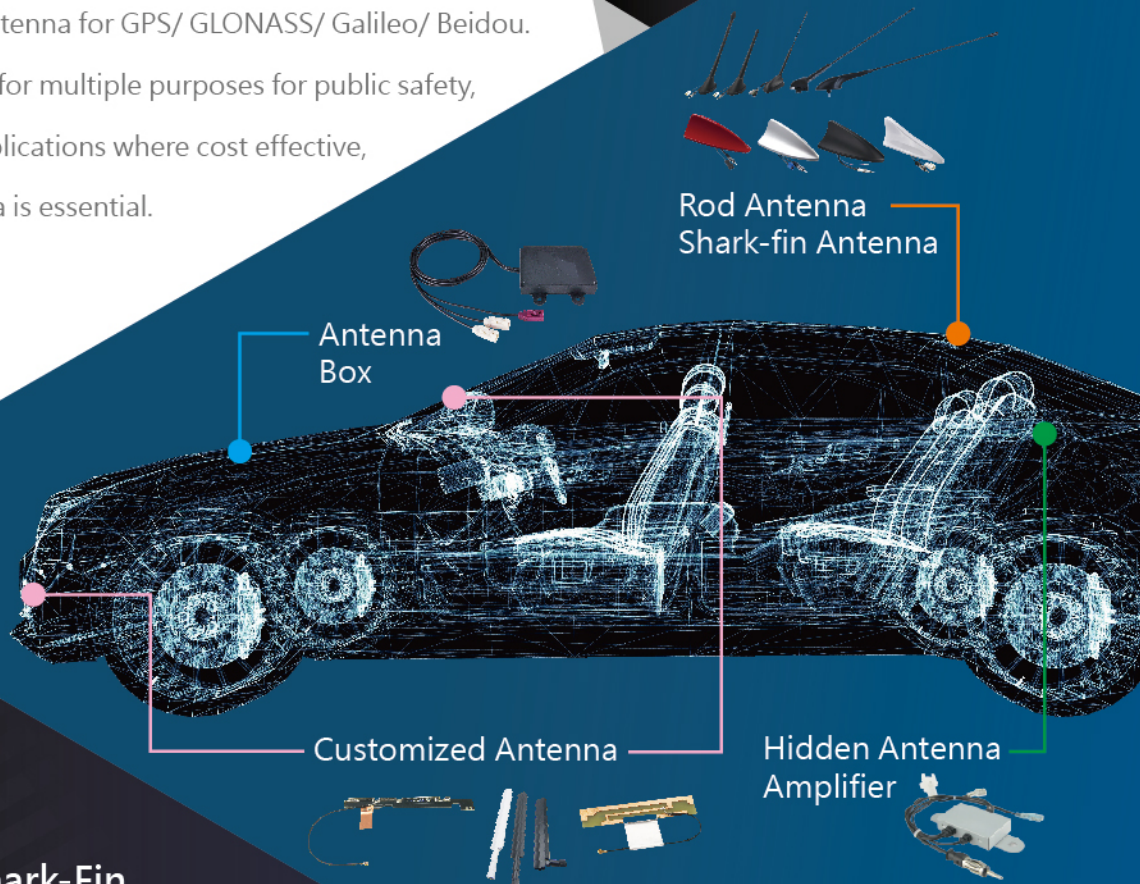

# Automotive Antenna Solution

## - General

Wieson antenna solution is designed for automotive purpose with multi-functions.

The solutions contain various wireless communication sections, from AM/ FM, GSM, CDMA, WCDMA to the latest 4G/ 2.4GHz/ 5 GHz Wi-Fi and active/ passive antenna for GPS/ GLONASS/ Galileo/ Beidou.

The antennas are designed for multiple purposes for public safety, industrial and transport applications where cost effective, efficient and robust antenna is essential.