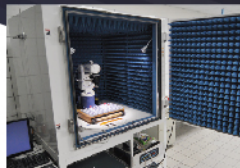

## - Laboratory and Equipment

Far Field Chamber

ETS-Lindgren 3D Far Field Chamber

EM- Near Field Chamber

WiFi Throughput Chamber

LTE MIMO OTA

3D Printer

Cutting Machine