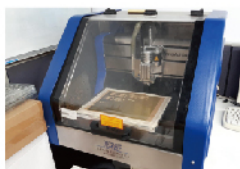

## - Laboratory and Equipment

Far Field Chamber

ETS-Lindgren 3D Far Field Chamber

EM- Near Field Chamber

WiFi Throughput Chamber

LTE MIMO OTA

3D Printer

Cutting Machine