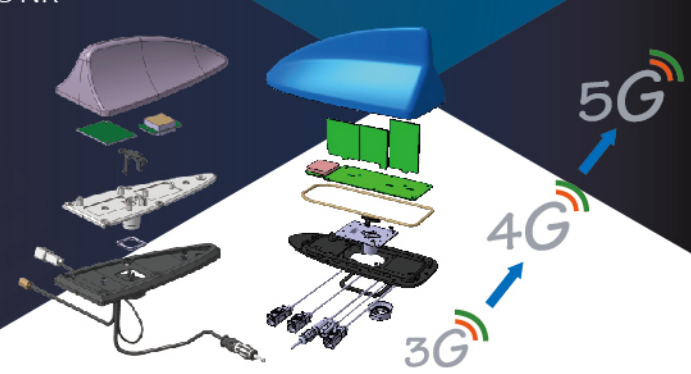

- Multi-Function Shark-Fin Antenna Specification

- Functions : AM/FM + GPS 、 AM/FM + GPS + GSM 、 AM/FM + GPS + 4G LTE 、 AM/FM + GPS + 5G NR
- 4G LTE Frequency Range : 698MHz ~ 960MHz
  - 1710 MHz ~ 2170 MHz
  - 2300 MHz ~ 2690 MHz
  - 3300 MHz ~ 3800 MHz
  - 4800 MHz ~ 5000 MHz
- Peak Gain : Low Band -0~3dBi
  High Band -2~5dBi