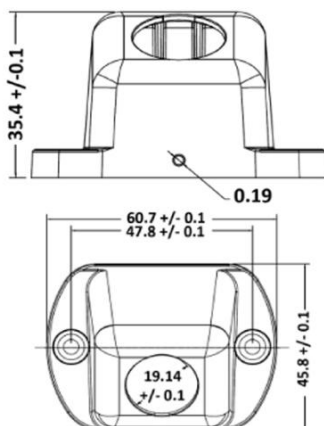

360° Camera systems - Ref. BRI.BN360-CAM

360° vision solution (12/24 Vdc) for bus and coach is composed of cameras, a central unit and a remote control. The four cameras create an image on a screen for the driver and the possibility to delate blind spot that's supporting the security of the passenger vehicles and reduces collisions with people and objects. This solution is compliant to R10 04 EMC (electromagnetic compatibility) regulation.

TECHNICAL CHARACTERISTICS

Housing Material	Aluminium
Resolution	640x3 (RGB)x480
IP protection	IP69K (camera)
EMC	ECE R10-04
Industry	Buses and Coaches, Trucks

OTHER VISUALS

ACCESSORIES

www.vignal-group.com - contact@vignal-group.com