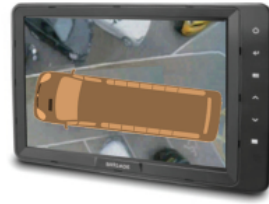

BRI.VBV-7104HFM

**360° Camera systems -
360° Vision solution:
screen**