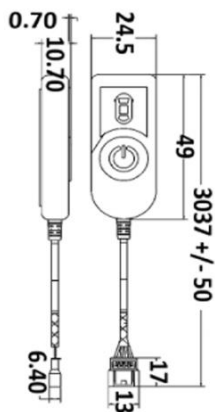

OTHER VISUALS

ACCESSORIES

www.vignal-group.com - contact@vignal-group.com

France Lyon HQ : +33 (0)4 72 917 917
France Caen : +33 (0)2 31 74 73 13
France Le Mans : +33 (0)2 43 50 14 14

Switzerland Rancate : +41 (0) 91 640 50 80
US Mosinee : +1 715 693 1530
China Changzhou : +86 137 7686 3469