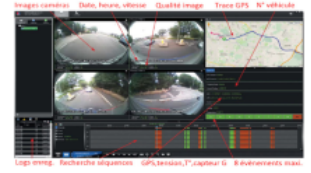

BRI.SE-7104F-100

**360° Camera systems -
360° VISION :
intelligent camera
monitor for...**