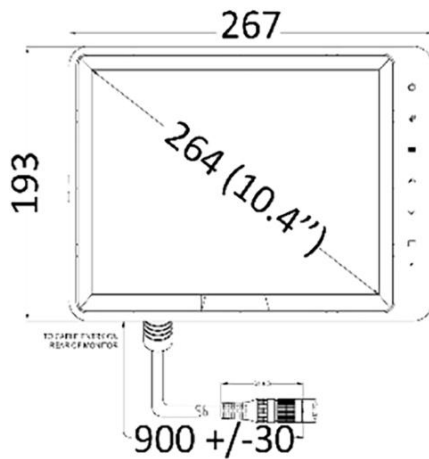

360° Camera systems - Ref. BRI.VBV-7104HFM

ACCESSORIES

BRI.BN360-CAM

**360° Camera systems -
360° Vision solution:
camera**

BRI.S5201

**360° Camera systems -
360° Vision solution :
central unit**

BRI.BN360-EQUIP

**360° Camera systems -
Solution vision 360° :
remote control**

BRI.SE-7104F-100

**360° Camera systems -
360° VISION :
intelligent camera
monitor for...**