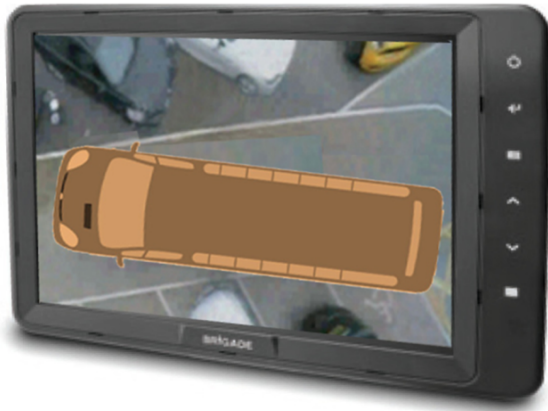

360° Camera systems - Ref. BRI.VBV-7104HFM

360° vision solution (12/24 Vdc) for bus and coach is composed of cameras, a central unit and a remote control. The four cameras create an image on a screen for the driver and the possibility to delate blind spot that's supporting the security of the passenger vehicles and reduces collisions with people and objects. This solution is compliant to R10 04 EMC (electromagnetic compatibility) regulation.

TECHNICAL CHARACTERISTICS

Product Type	HD 360° wired
Consumption	22W
Screen display	Multi-display
Housing Material	Aluminium
Options, upon request	7" screen
Screen Size	10,4"
Resolution	720P
Max Cameras	4 cameras max
Industry	Buses and Coaches, Trucks