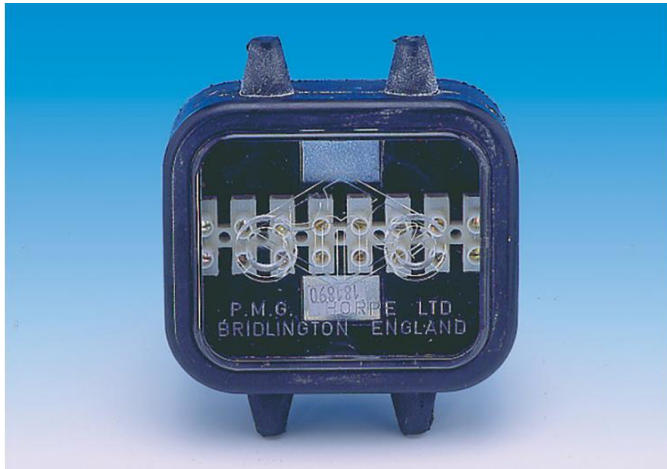

MDJ - Ref. 611090

TECHNICAL CHARACTERISTICS

Product Type	Junction box
Length	127 mm
Width	106 mm
Industry	Trailers and Semi-trailers, Trucks